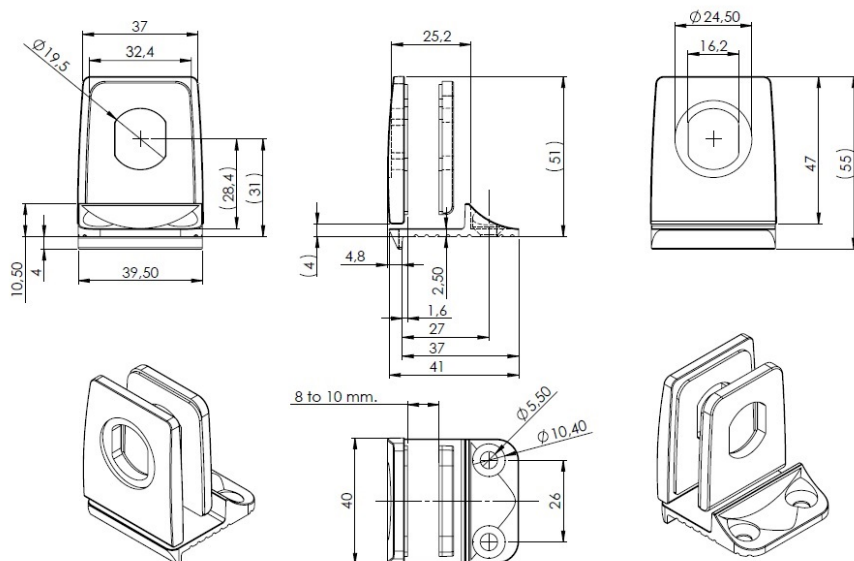

PRODUCT SHEET

Description:

Glass Door Lock Accessories "Obsession", 8-10mm Glass, Black, Brass Material, Black Rubber Gaskets, W/Striking Plate (Cam, Lock 1925 Series to be Ordered Separately)

Item number:

14.09.006-0

Units	Box	Carton	HS Code	Barcode
Set			8301600090	 5704866513838

(xx) installation dependend

SISO A/S

Mileparken 11
DK-2740 Skovlunde
Denmark
VAT: DK 24786013

Phone +45 45 830 900

www.siso.dk
siso@siso.dk